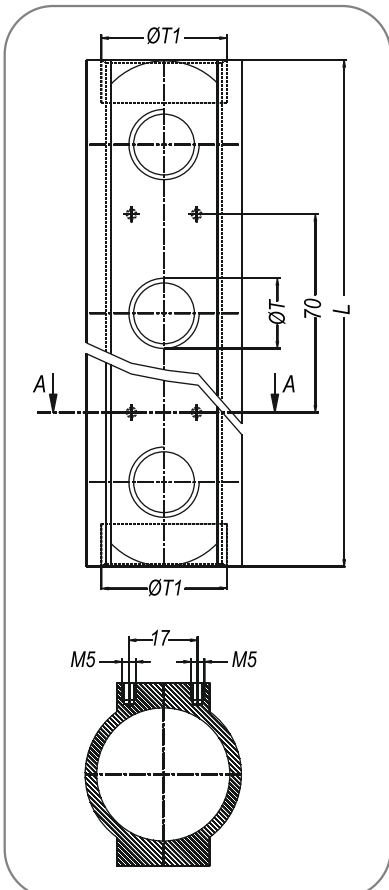

### BRASS COLLECTORS / MESSING KOLLEKTOR

ØT = 1/4" ØT1 = 3/4"

No of exits G1/4"	Order No - Bestell Nr.	L
4	<b>T117K-04-13/26</b>	155
5	<b>T117K-05-13/26</b>	190
6	<b>T117K-06-13/26</b>	225
8	<b>T117K-08-13/26</b>	295
10	<b>T117K-10-13/26</b>	365
12	<b>T117K-12-13/26</b>	435

ØT = 3/8" ØT1 = 3/4"

No of exits G3/8"	Order No - Bestell Nr.	L
4	<b>T117K-04-17/26</b>	155
5	<b>T117K-05-17/26</b>	190
6	<b>T117K-06-17/26</b>	225
8	<b>T117K-08-17/26</b>	295
10	<b>T117K-10-17/26</b>	365
12	<b>T117K-12-17/26</b>	435

ØT = 3/8" ØT1 = 1"

No of exits G3/8"	Order No - Bestell Nr.	L
4	<b>T117K-04-17/33</b>	165
5	<b>T117K-05-17/33</b>	200
6	<b>T117K-06-17/33</b>	235
8	<b>T117K-08-17/33</b>	305
10	<b>T117K-10-17/33</b>	375
12	<b>T117K-12-17/33</b>	445

ØT = 3/8" ØT1 = 1.1/4"

No of exits G3/8"	Order No - Bestell Nr.	L
4	<b>T117K-04-17/42</b>	196
6	<b>T117K-06-17/42</b>	276
8	<b>T117K-08-17/42</b>	356
10	<b>T117K-10-17/42</b>	436
12	<b>T117K-12-17/42</b>	516
16	<b>T117K-16-17/42</b>	676