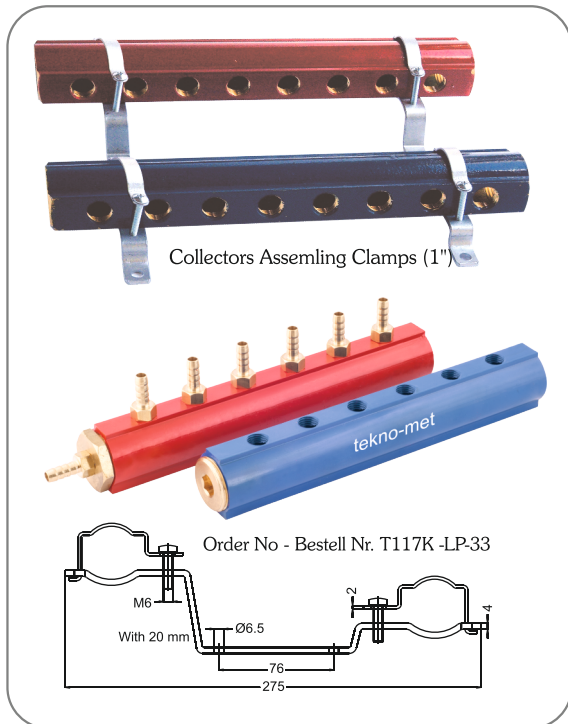

### BRASS COLLECTORS / MESSING KOLLEKTOR

ØT = 1/4" ØT1 = 3/4"

No of exits G1/4"	Order No - Bestell Nr.	L
4	<b>T117K-04-13/26</b>	155
5	<b>T117K-05-13/26</b>	190
6	<b>T117K-06-13/26</b>	225
8	<b>T117K-08-13/26</b>	295
10	<b>T117K-10-13/26</b>	365
12	<b>T117K-12-13/26</b>	435

ØT = 3/8" ØT1 = 3/4"

No of exits G3/8"	Order No - Bestell Nr.	L
4	<b>T117K-04-17/26</b>	155
5	<b>T117K-05-17/26</b>	190
6	<b>T117K-06-17/26</b>	225
8	<b>T117K-08-17/26</b>	295
10	<b>T117K-10-17/26</b>	365
12	<b>T117K-12-17/26</b>	435

ØT = 3/8" ØT1 = 1"

No of exits G3/8"	Order No - Bestell Nr.	L
4	<b>T117K-04-17/33</b>	165
5	<b>T117K-05-17/33</b>	200
6	<b>T117K-06-17/33</b>	235
8	<b>T117K-08-17/33</b>	305
10	<b>T117K-10-17/33</b>	375
12	<b>T117K-12-17/33</b>	445

ØT = 3/8" ØT1 = 1.1/4"

No of exits G3/8"	Order No - Bestell Nr.	L
4	<b>T117K-04-17/42</b>	196
6	<b>T117K-06-17/42</b>	276
8	<b>T117K-08-17/42</b>	356
10	<b>T117K-10-17/42</b>	436
12	<b>T117K-12-17/42</b>	516
16	<b>T117K-16-17/42</b>	676