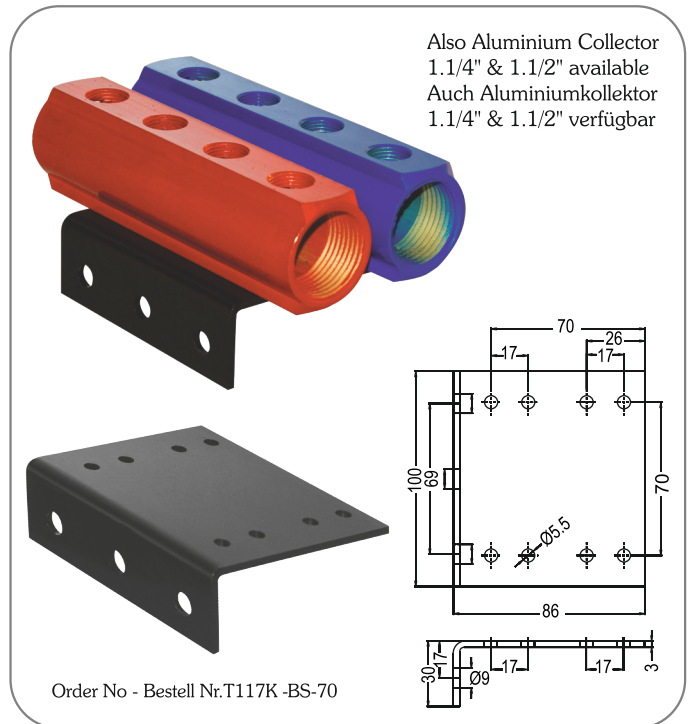

## T117K Series

### BRASS COLLECTORS / MESSING KOLLEKTOR

ØT = 1/4" ØT1 = 3/4"

No of exits G1/4"	Order No - Bestell Nr.	L
4	<b>T117K-04-13/26</b>	155
5	<b>T117K-05-13/26</b>	190
6	<b>T117K-06-13/26</b>	225
8	<b>T117K-08-13/26</b>	295
10	<b>T117K-10-13/26</b>	365
12	<b>T117K-12-13/26</b>	435

ØT = 3/8" ØT1 = 3/4"

No of exits G3/8"	Order No - Bestell Nr.	L
4	<b>T117K-04-17/26</b>	155
5	<b>T117K-05-17/26</b>	190
6	<b>T117K-06-17/26</b>	225
8	<b>T117K-08-17/26</b>	295
10	<b>T117K-10-17/26</b>	365
12	<b>T117K-12-17/26</b>	435

ØT = 3/8" ØT1 = 1"

No of exits G3/8"	Order No - Bestell Nr.	L
4	<b>T117K-04-17/33</b>	165
5	<b>T117K-05-17/33</b>	200
6	<b>T117K-06-17/33</b>	235
8	<b>T117K-08-17/33</b>	305
10	<b>T117K-10-17/33</b>	375
12	<b>T117K-12-17/33</b>	445